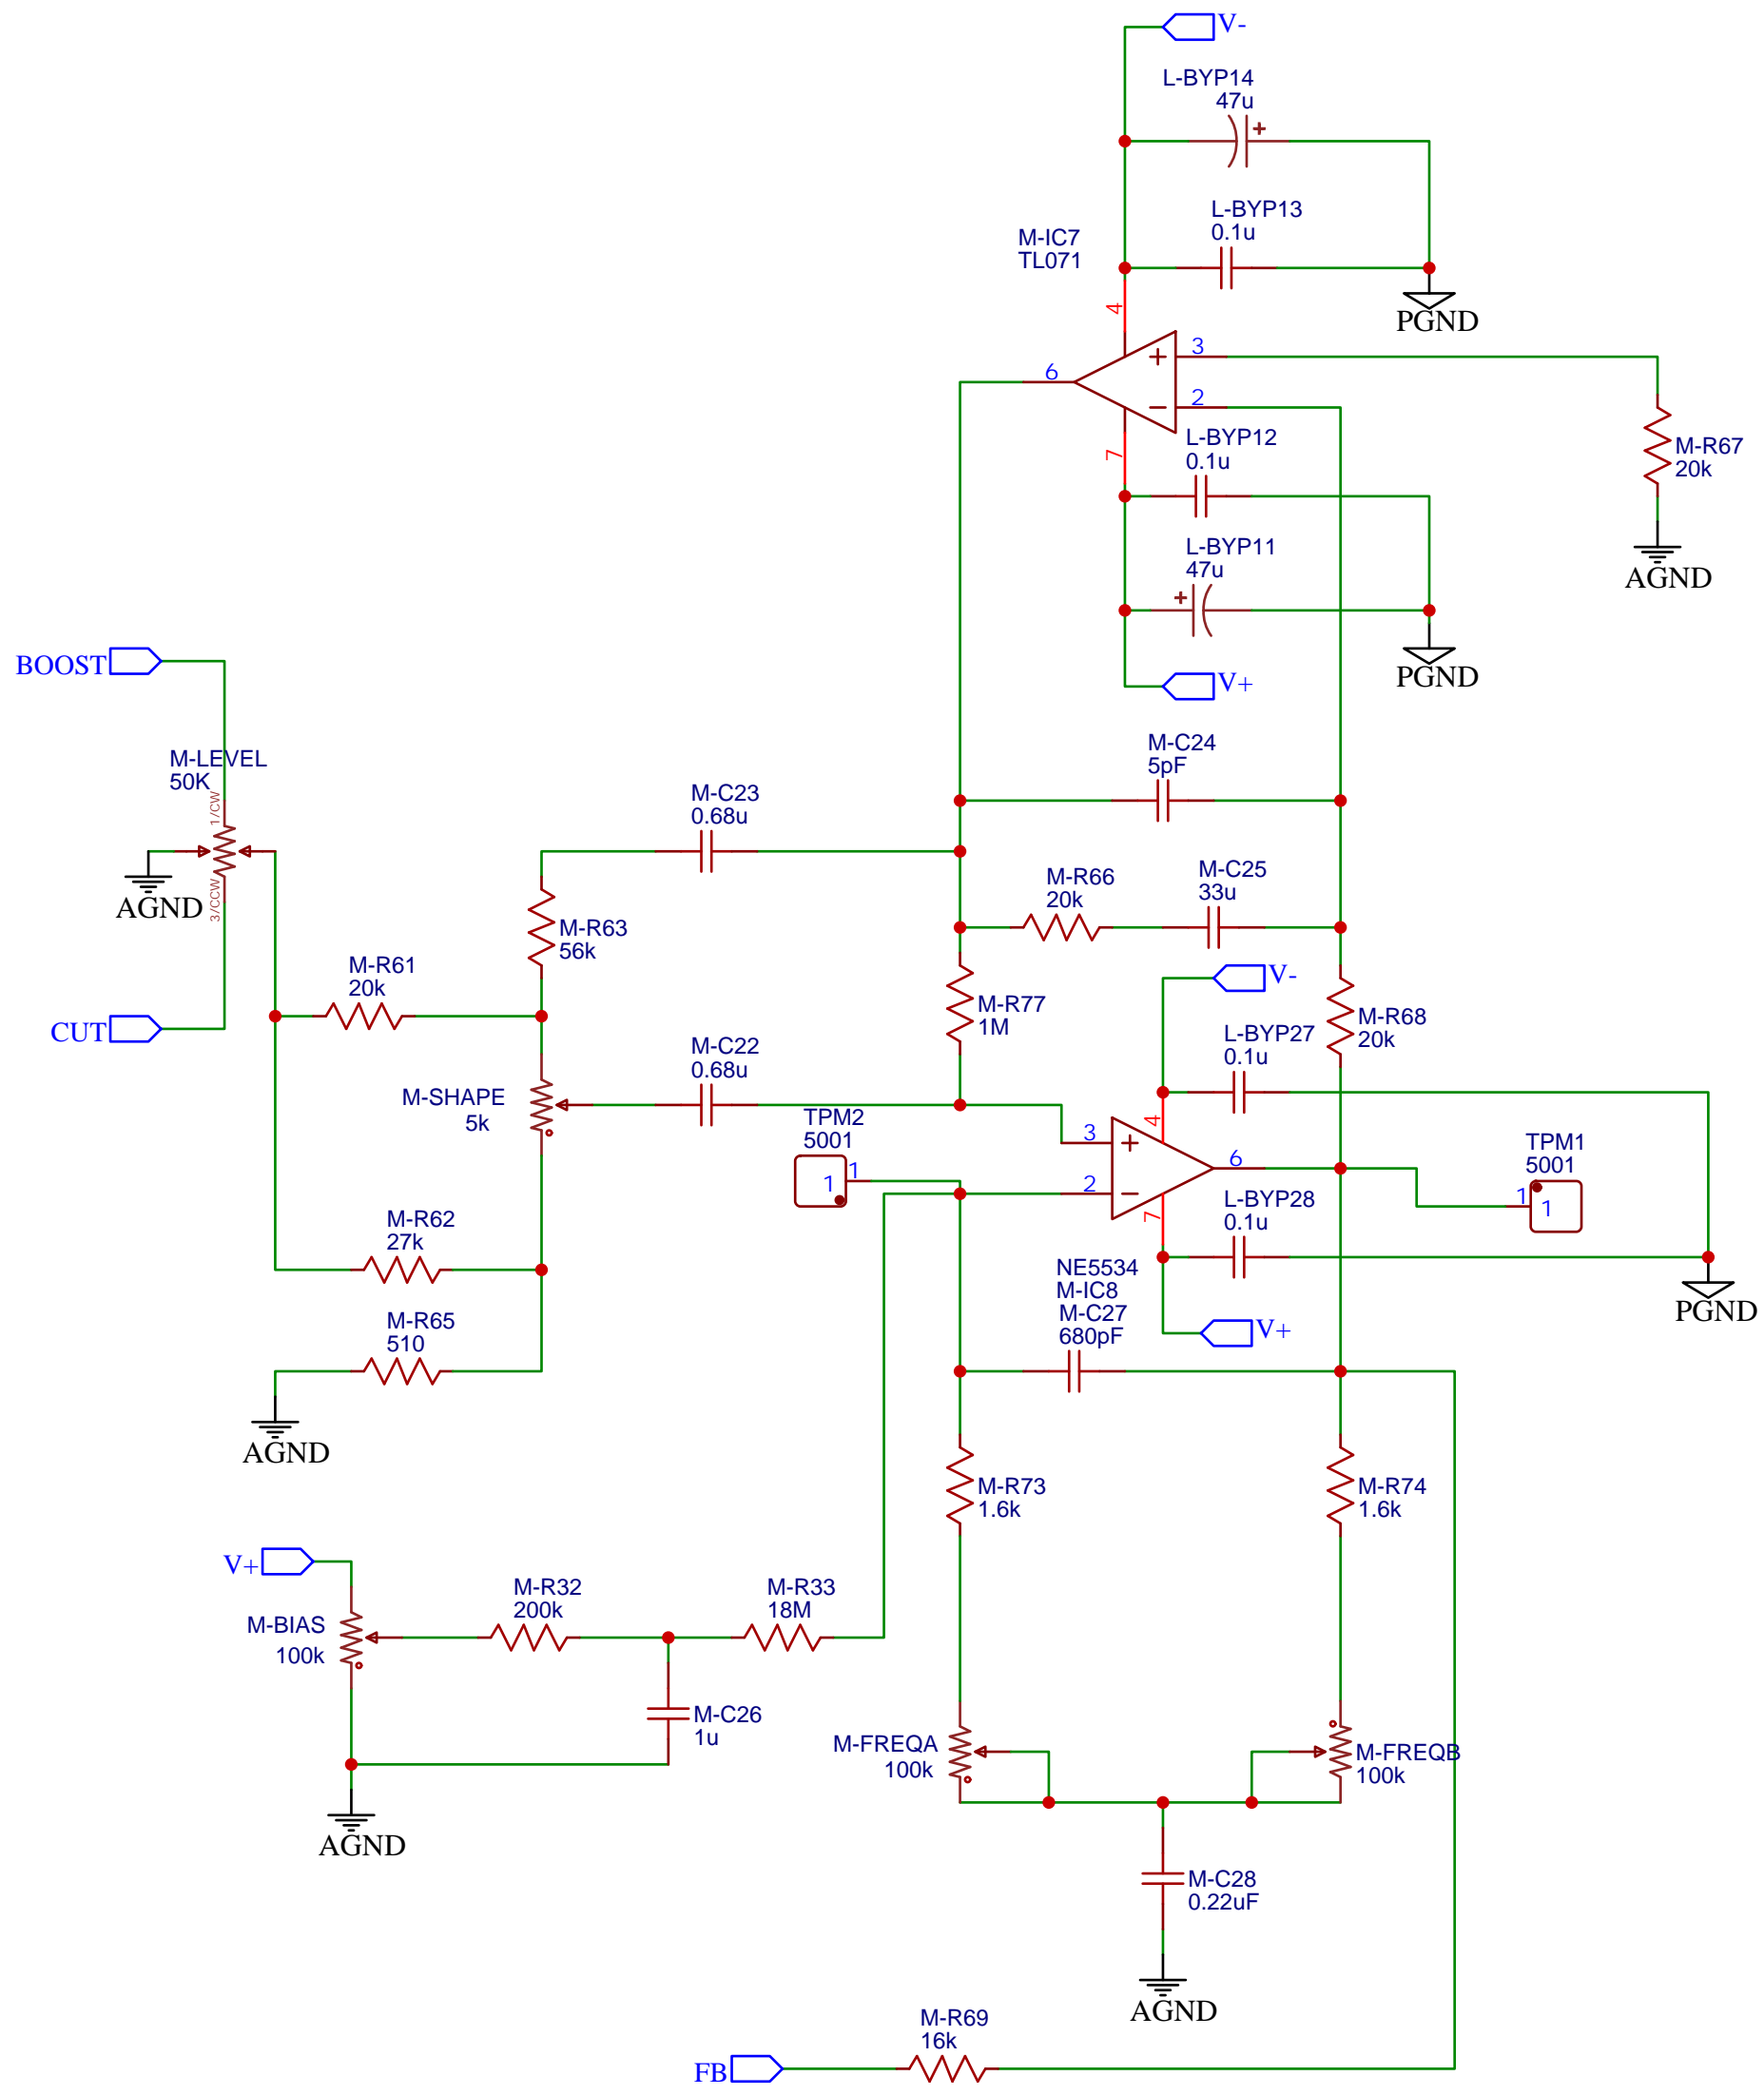

Drawn By: hiegdK

TITLE: Filter - Low Mid		REV: 1.0
	Company: HDK	Sheet: 1/1
	Date: 2021-06-05	Drawn By: hiegdgk

TITLE: Filter - Mid		REV: 1.0
	Company: HDK	Sheet: 1/1
	Date: 2021-06-05	Drawn By: hiegdgk