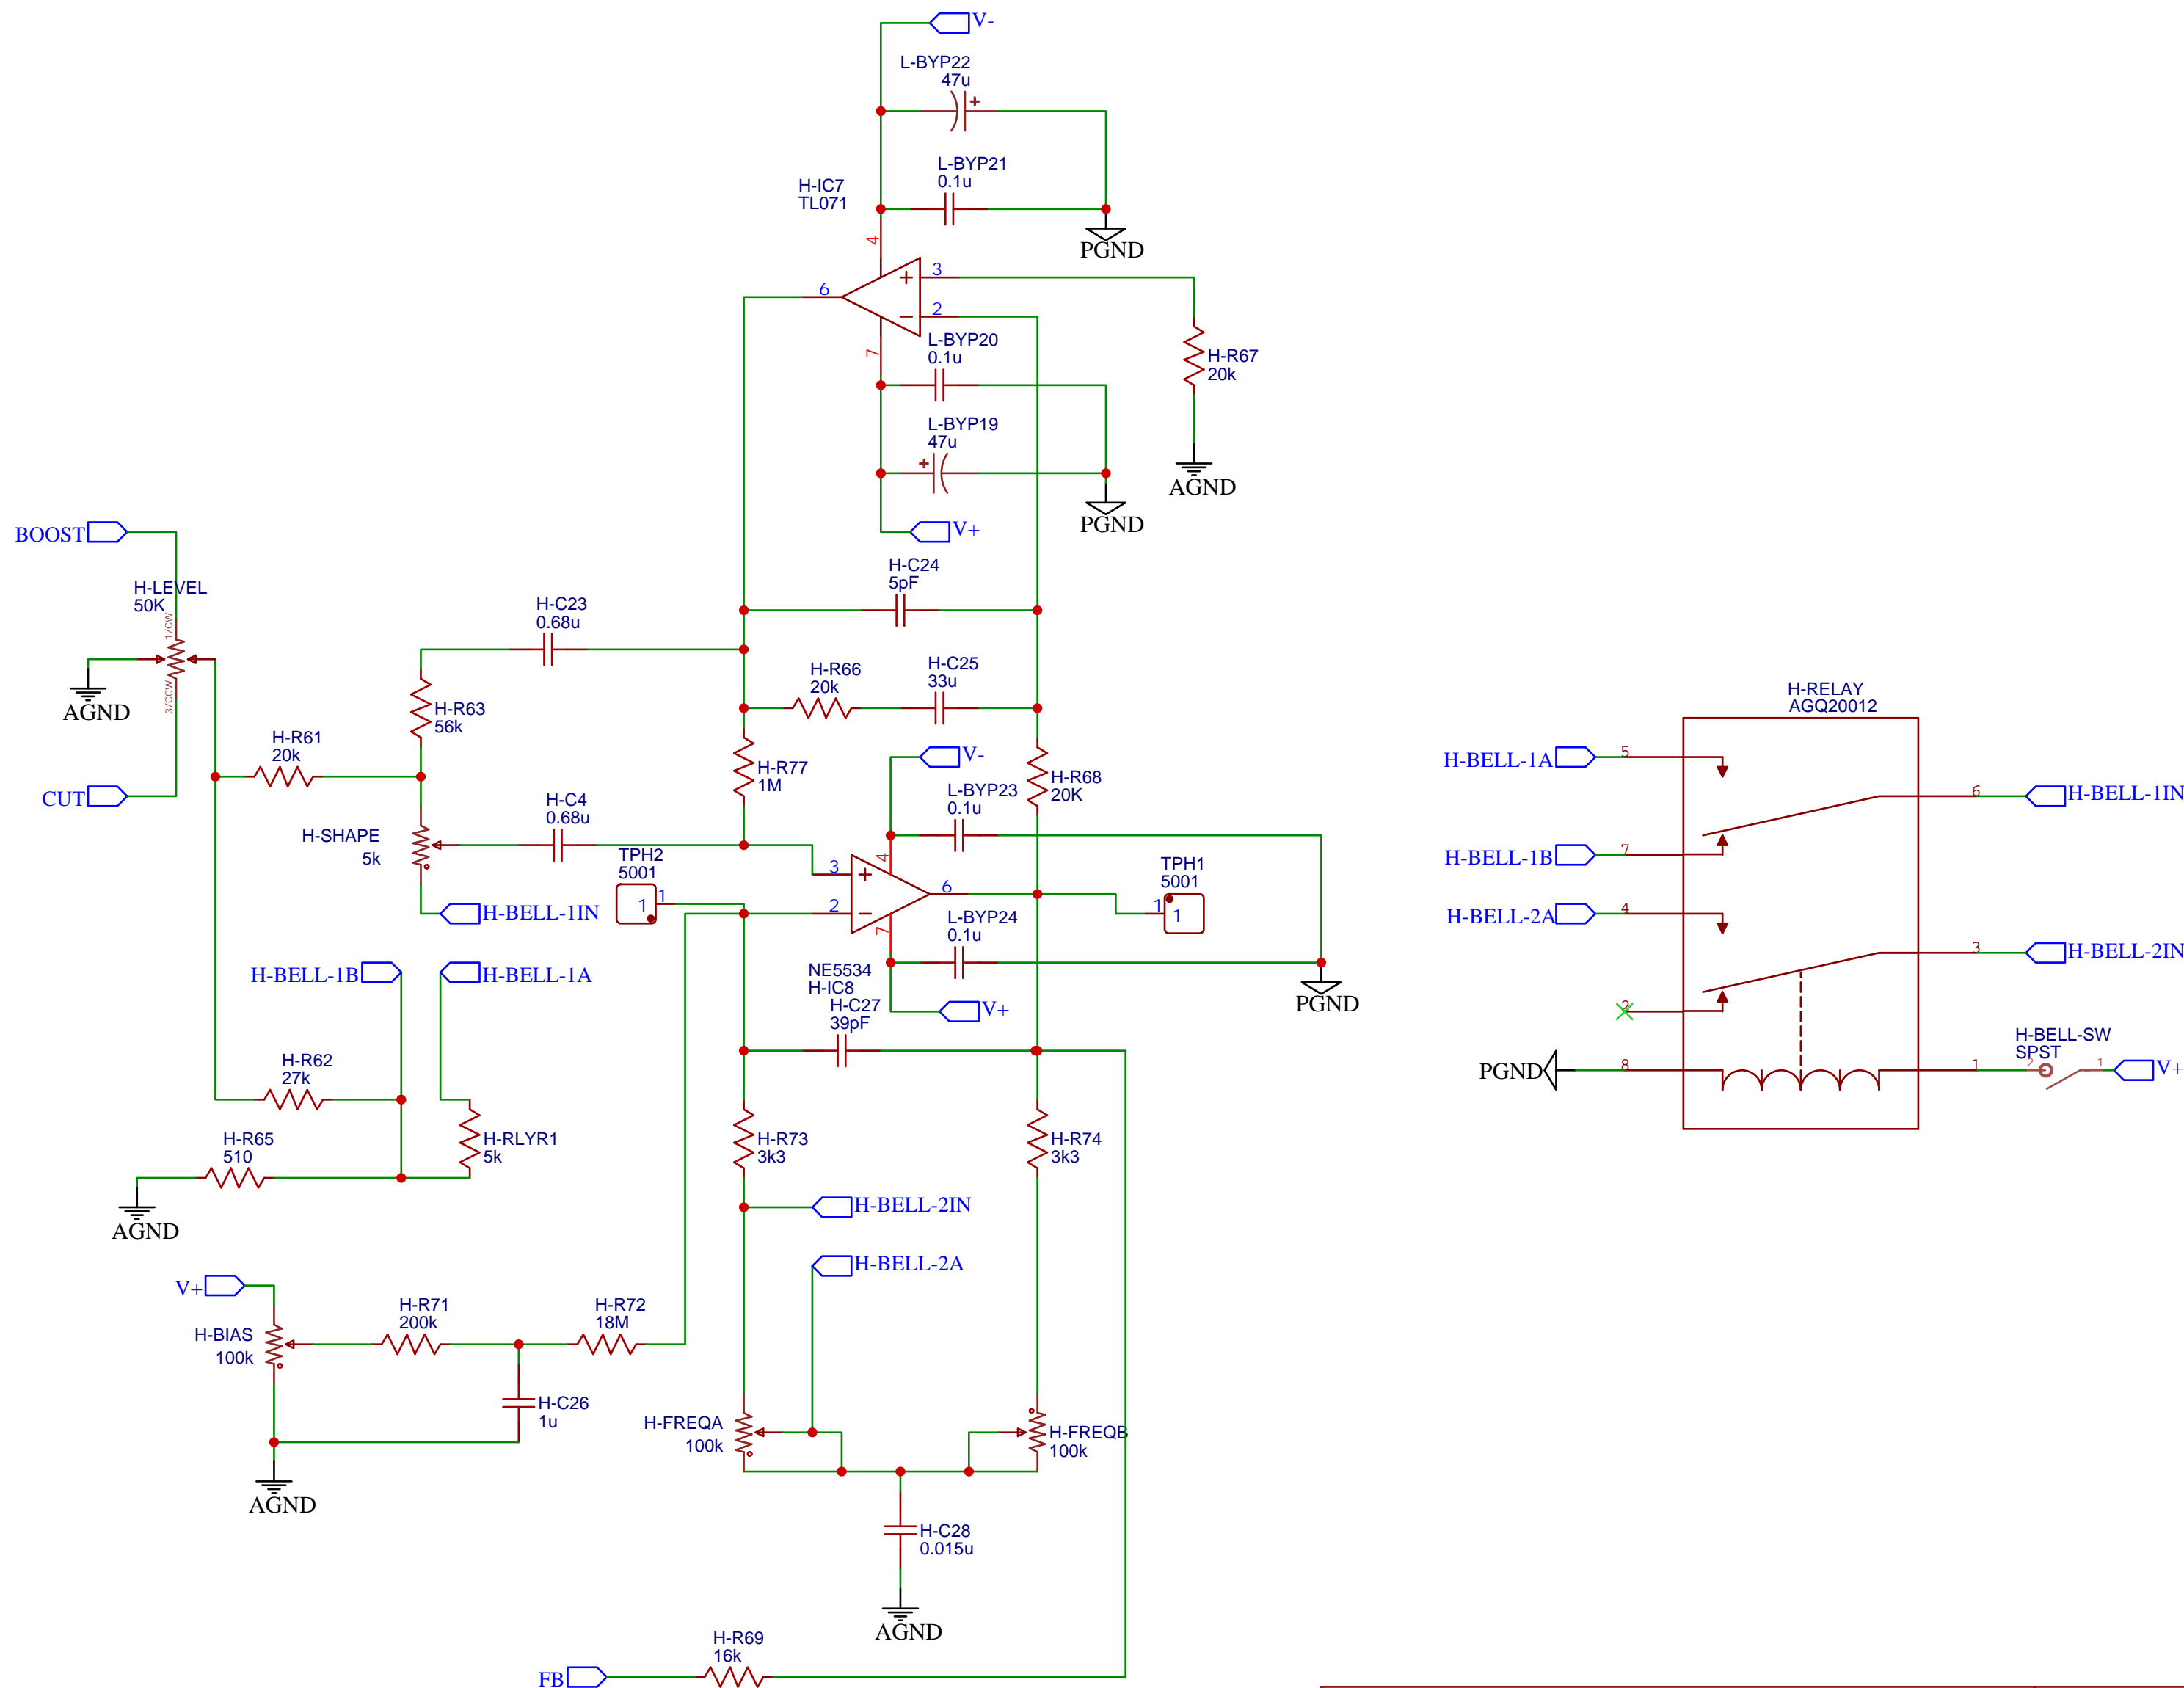

TITLE:	Main Audio Section	REV:	1.0
Company:	HDK	Sheet:	1/1
Date:	2021-06-05	Drawn By:	hiegdK

TITLE: Filter - LOW		REV: 1.0
	Company: HDK	Sheet: 1/1
	Date: 2021-06-05	Drawn By: hiegdK

TITLE: Filter - High		REV: 1.0
	Company: HDK	Sheet: 1/1
	Date: 2021-06-05	Drawn By: hiegdgk

U1
ParaEq_Sections

This is just for the section outlines

TITLE:

I/O

REV: 1.0

Company: HDK

Sheet: 1/1

Date: 2021-07-04

Drawn By: hiegdK

TITLE: Filter - Low Mid		REV: 1.0
	Company: HDK	Sheet: 1/1
	Date: 2021-06-05	Drawn By: hiegdgk

TITLE: Filter - Mid		REV: 1.0
	Company: HDK	Sheet: 1/1
	Date: 2021-06-05	Drawn By: hiegdgk

TITLE: Filter - High Mid		REV: 1.0
	Company: HDK	Sheet: 1/1
	Date: 2021-06-05	Drawn By: hiegdk