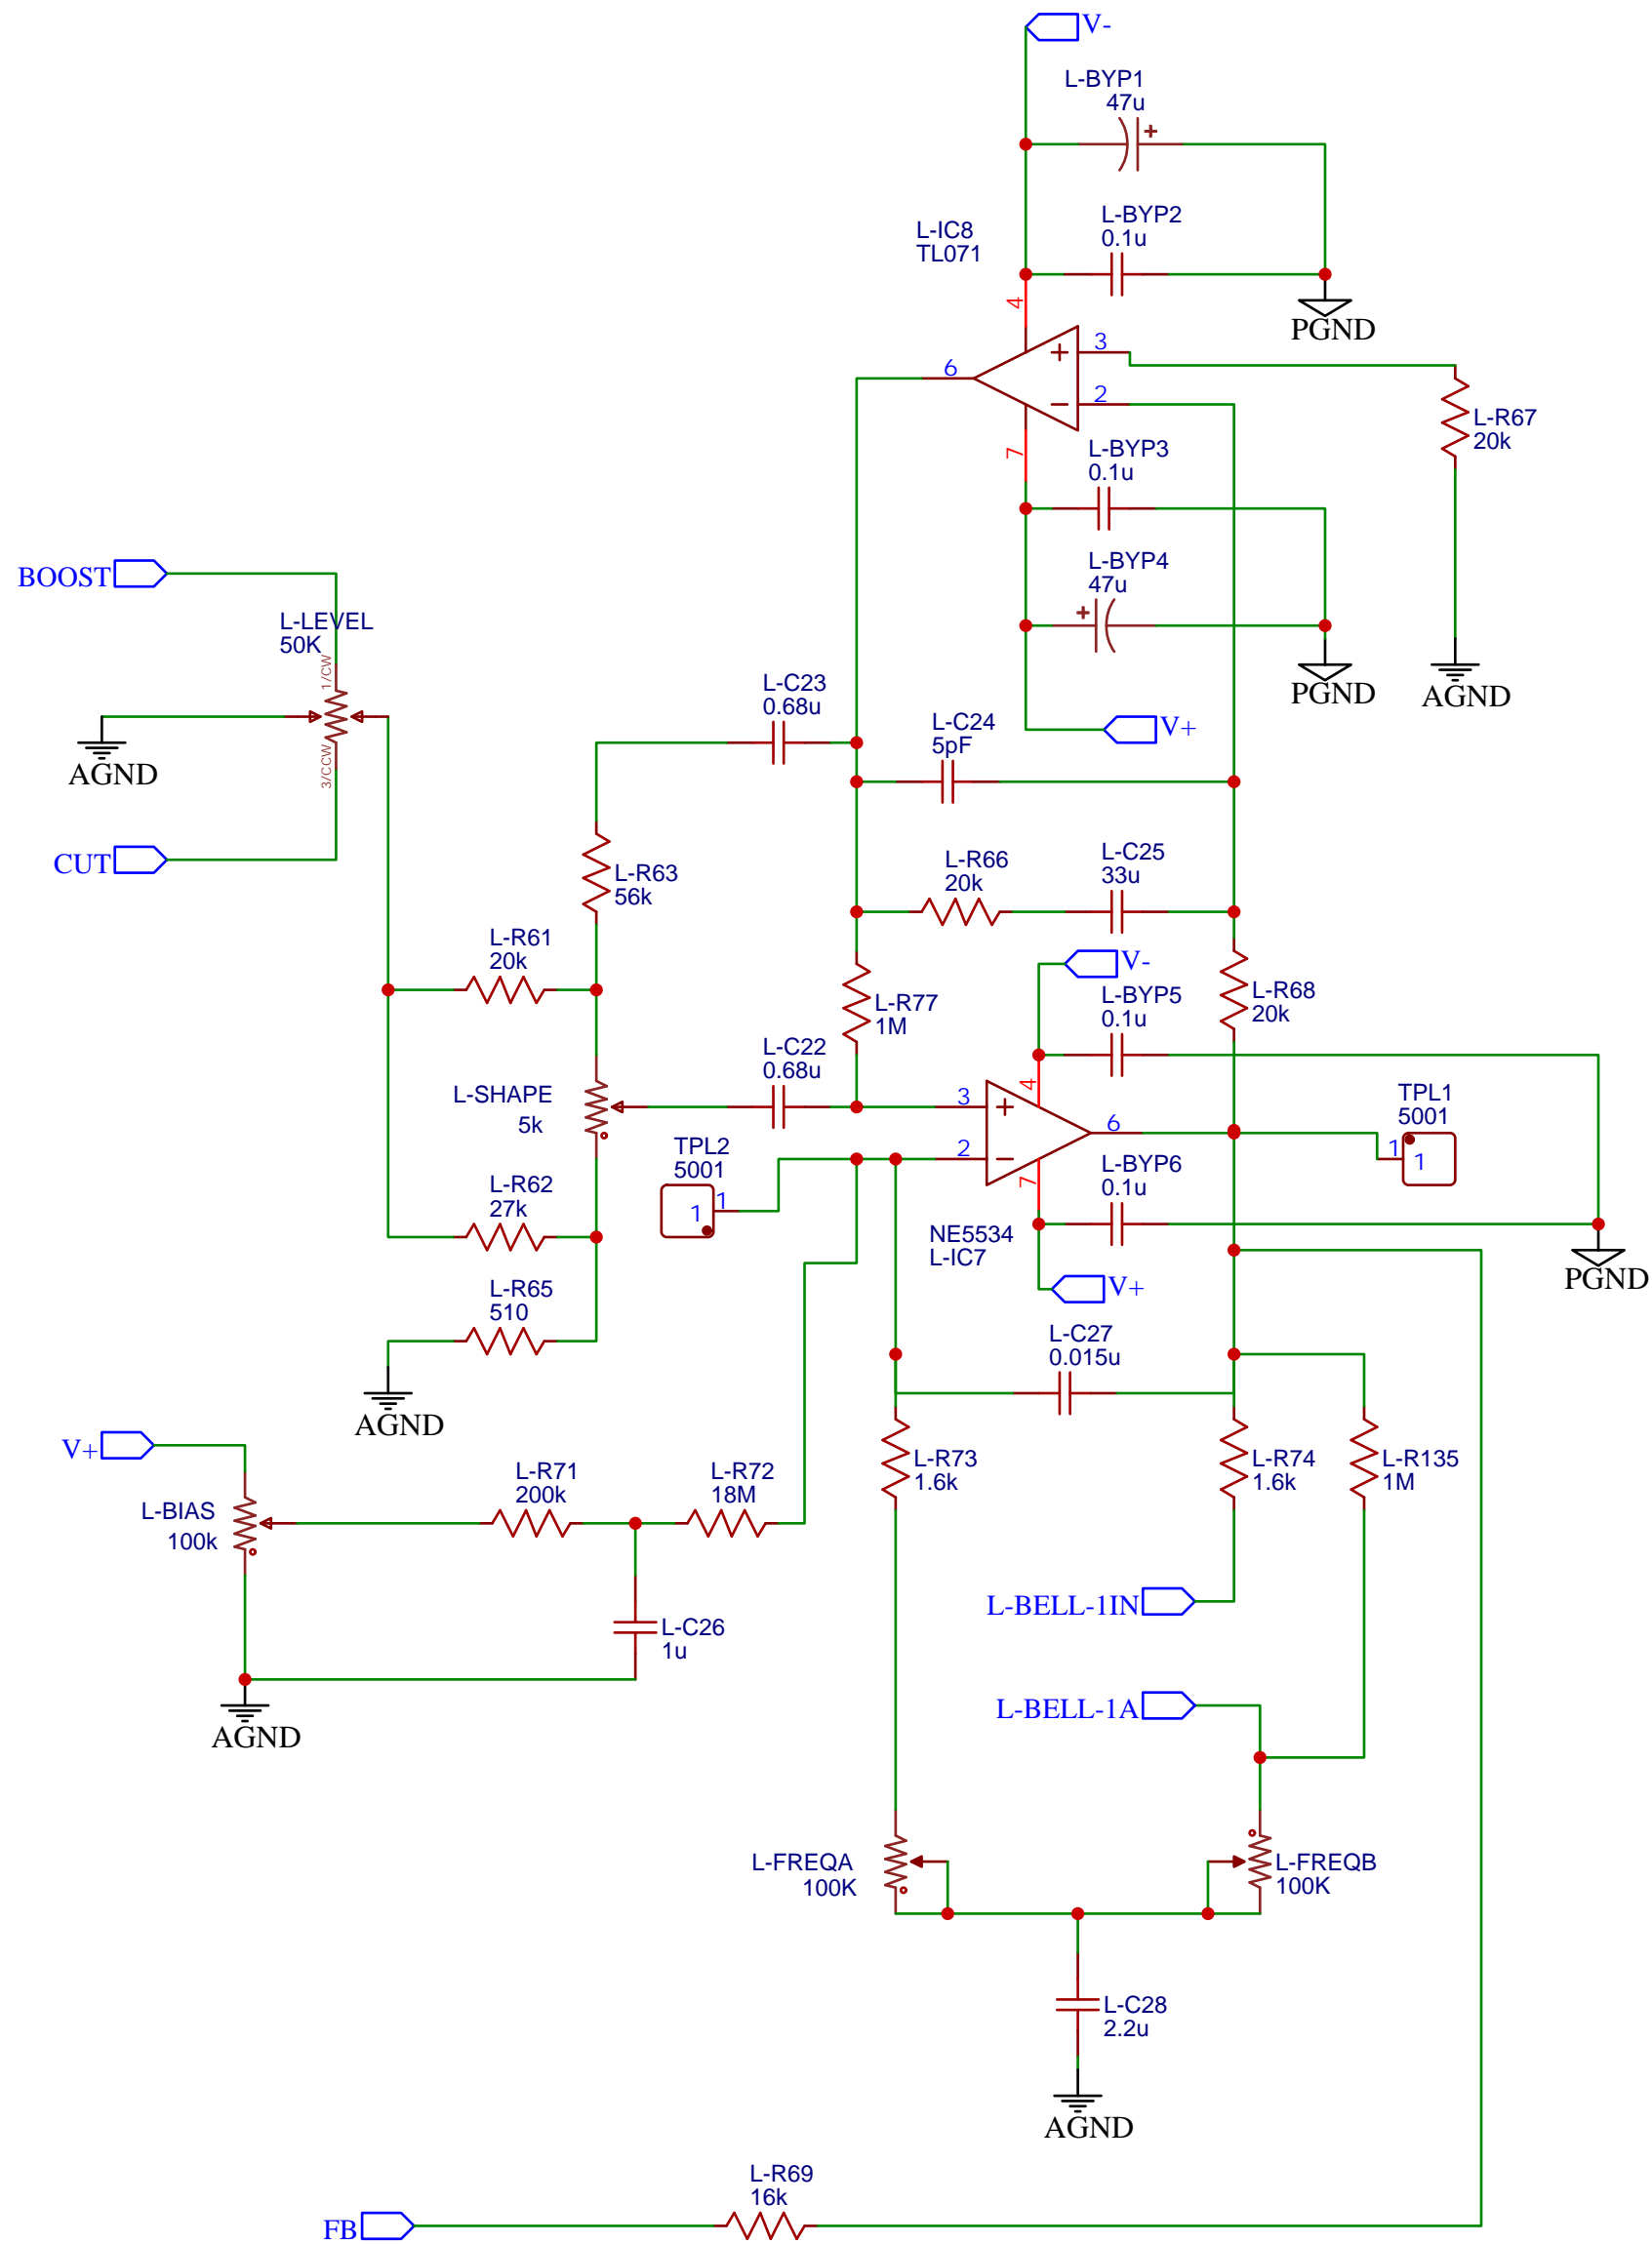

TITLE:	Main Audio Section	REV:	1.0
Company:	HDK	Sheet:	1/1
Date:	2021-06-05	Drawn By:	hiegdK

TITLE: Filter - LOW		REV: 1.0
	Company: HDK	Sheet: 1/1
	Date: 2021-06-05	Drawn By: hiegdK

TITLE: Filter - High		REV: 1.0
	Company: HDK	Sheet: 1/1
	Date: 2021-06-05	Drawn By: hiegdgk

U1
ParaEq_Sections

This is just for the section outlines

TITLE:

I/O

REV: 1.0

Company: HDK

Sheet: 1/1

Date: 2021-07-04

Drawn By: hiegdK

TITLE: Filter - Low Mid		REV: 1.0
	Company: HDK	Sheet: 1/1
	Date: 2021-06-05	Drawn By: hiegdgk

TITLE: Filter - Mid		REV: 1.0
	Company: HDK	Sheet: 1/1
	Date: 2021-06-05	Drawn By: hiegdgk

TITLE: Filter - High Mid		REV: 1.0
	Company: HDK	Sheet: 1/1
	Date: 2021-06-05	Drawn By: hiegdk