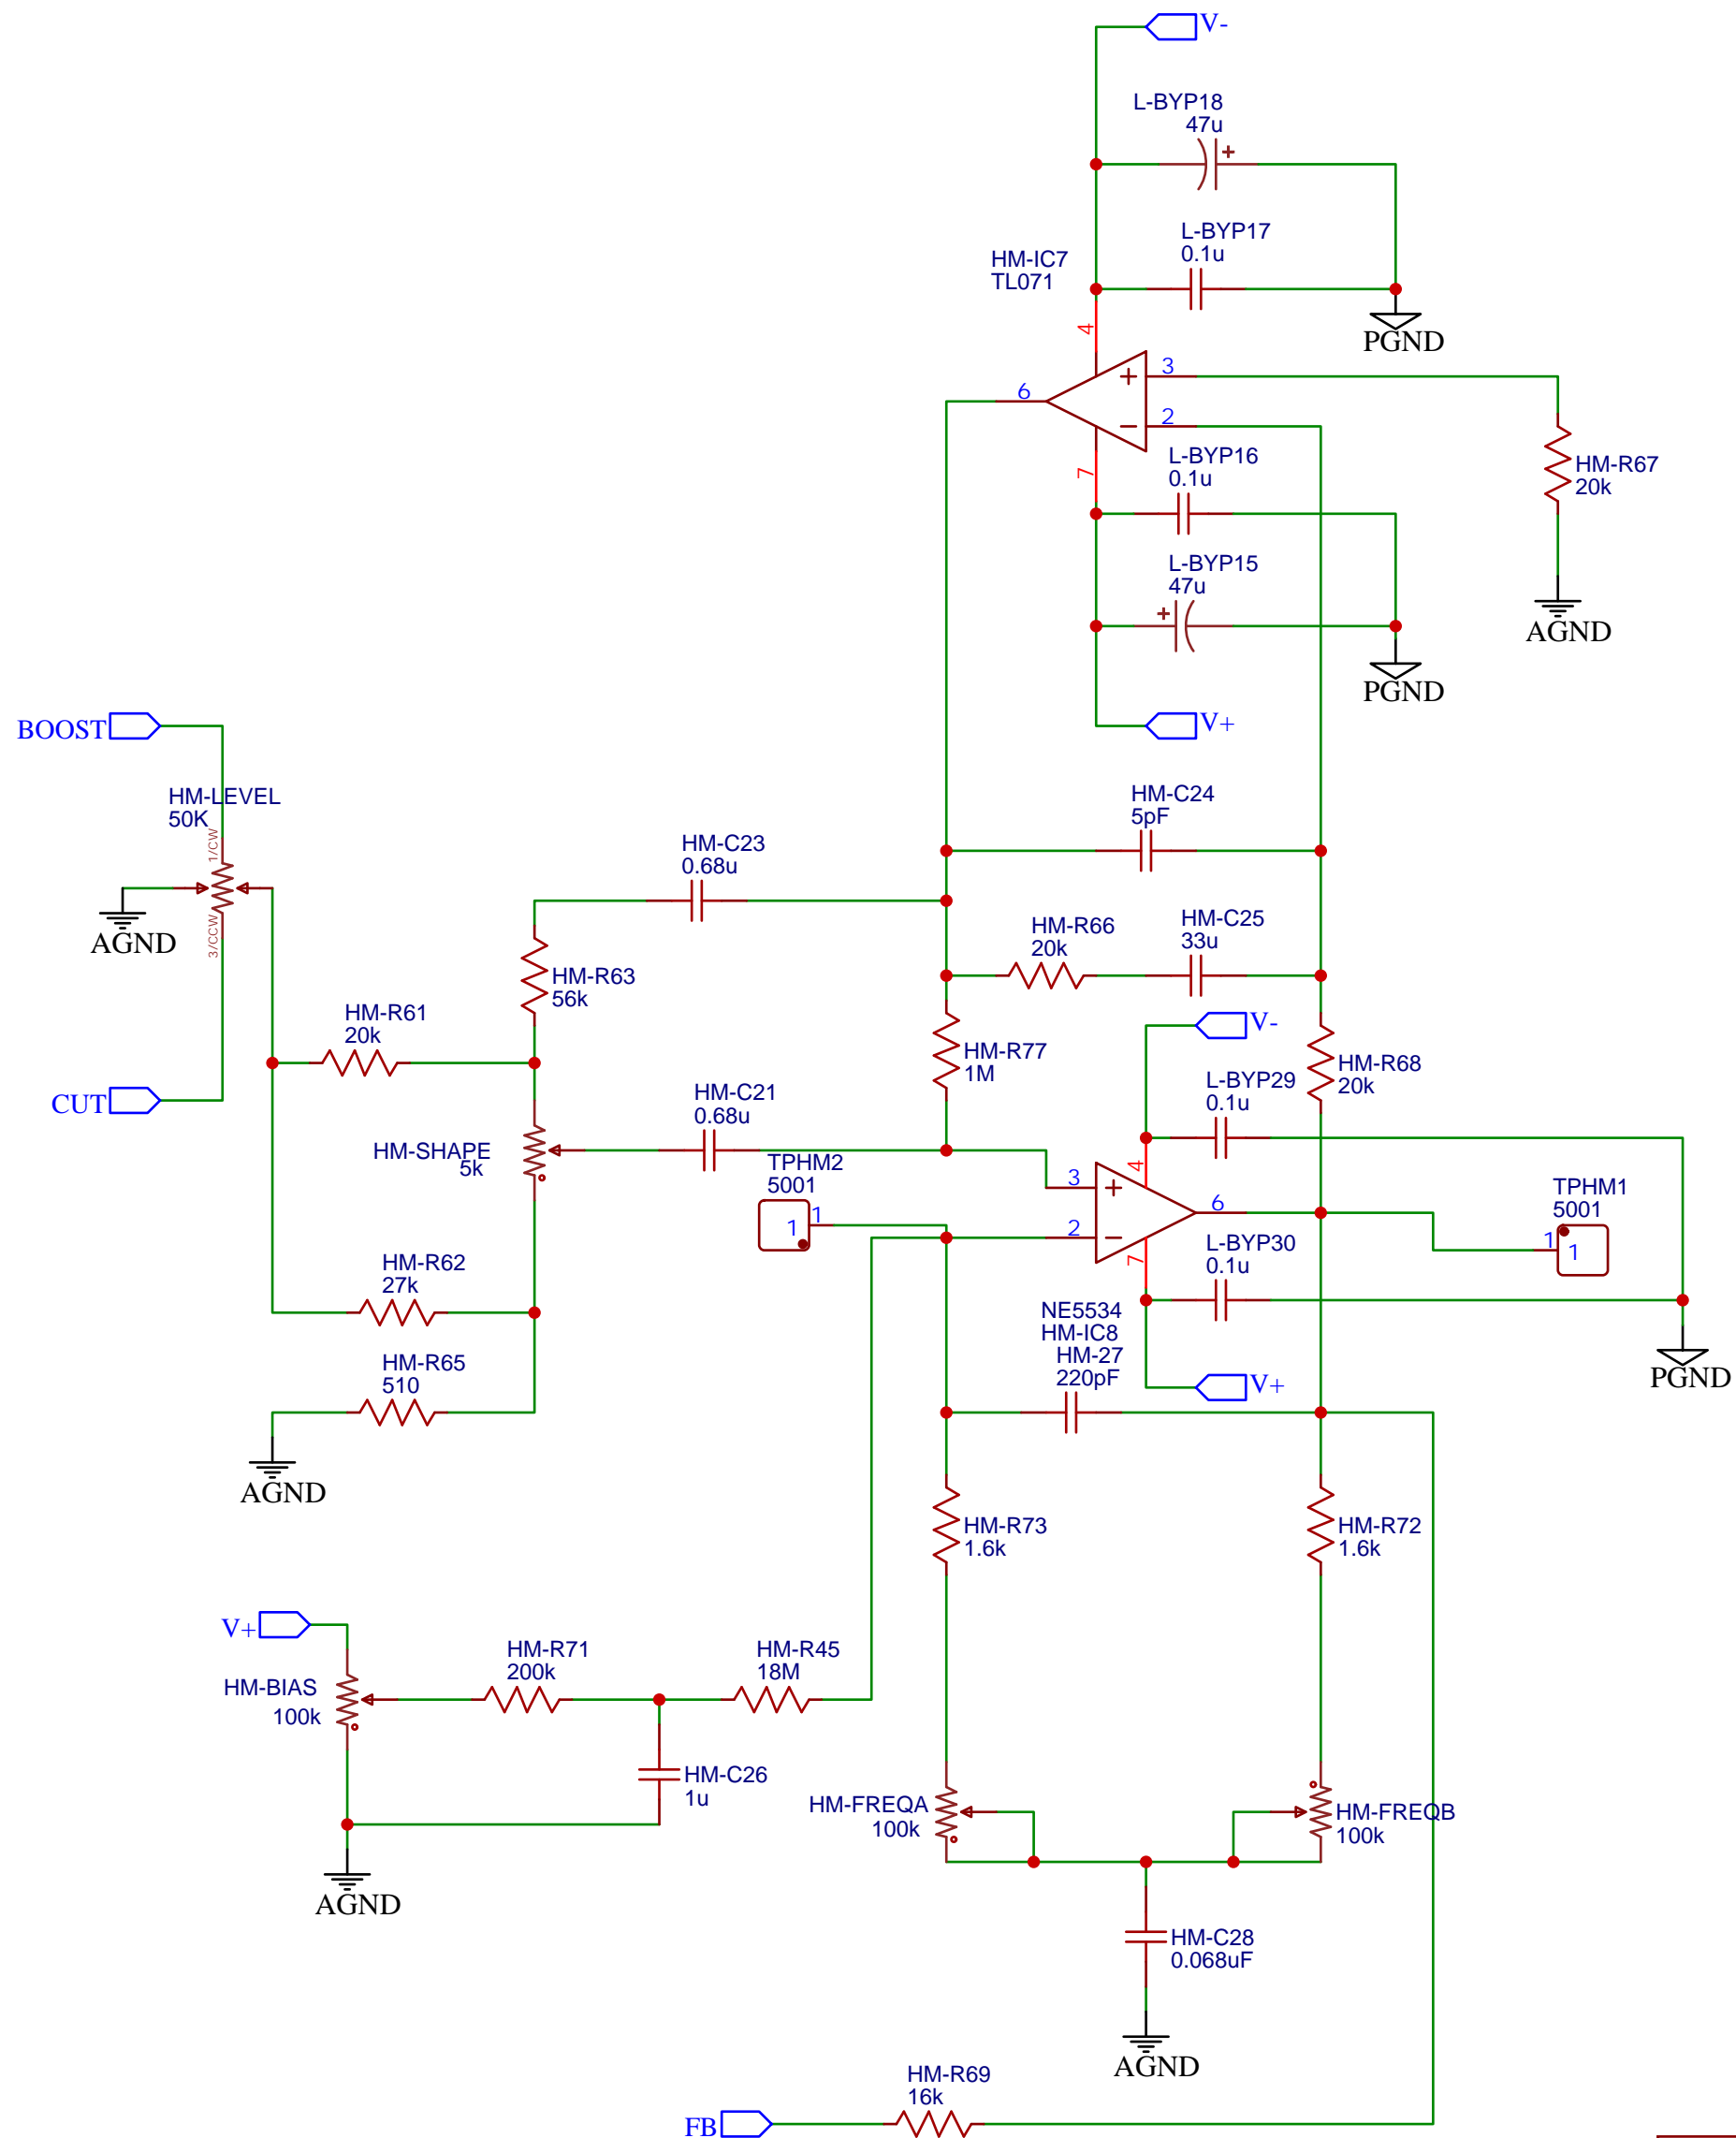

U1
ParaEq_Sections

This is just for the section outlines

TITLE:

I/O

REV: 1.0

Company: HDK

Sheet: 1/1

Date: 2021-07-04

Drawn By: hiegdK

TITLE: Filter - Low Mid		REV: 1.0
	Company: HDK	Sheet: 1/1
	Date: 2021-06-05	Drawn By: hiegdgk

TITLE: Filter - Mid		REV: 1.0
	Company: HDK	Sheet: 1/1
	Date: 2021-06-05	Drawn By: hiegdgk

TITLE: Filter - High Mid		REV: 1.0
	Company: HDK	Sheet: 1/1
	Date: 2021-06-05	Drawn By: hiegdk