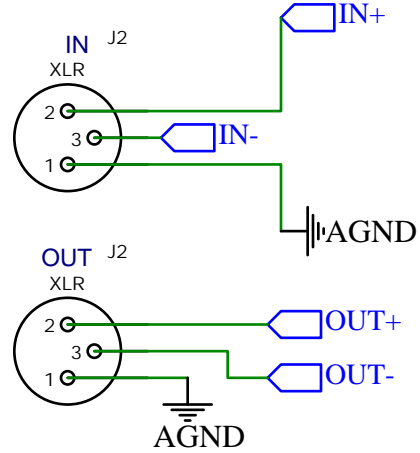

TITLE:	Main Audio Section	REV:	1.0
Company:	HDK	Sheet:	1/1
Date:	2021-06-05	Drawn By:	hiegdK

TITLE: Filter - LOW		REV: 1.0
	Company: HDK	Sheet: 1/1
	Date: 2021-06-05	Drawn By: hiegdK

TITLE: Filter - High		REV: 1.0
	Company: HDK	Sheet: 1/1
	Date: 2021-06-05	Drawn By: hiegdgk

U1
ParaEq_Sections

This is just for the section outlines

TITLE:

I/O

REV: 1.0

Company: HDK

Sheet: 1/1

Date: 2021-07-04