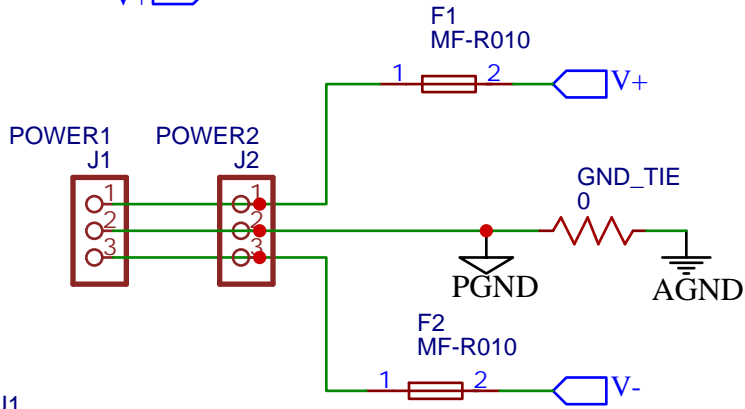

U1
ParaEq_Sections

This is just for the section outlines

TITLE:

I/O

REV: 1.0

Company: HDK

Sheet: 1/1

Date: 2021-07-04