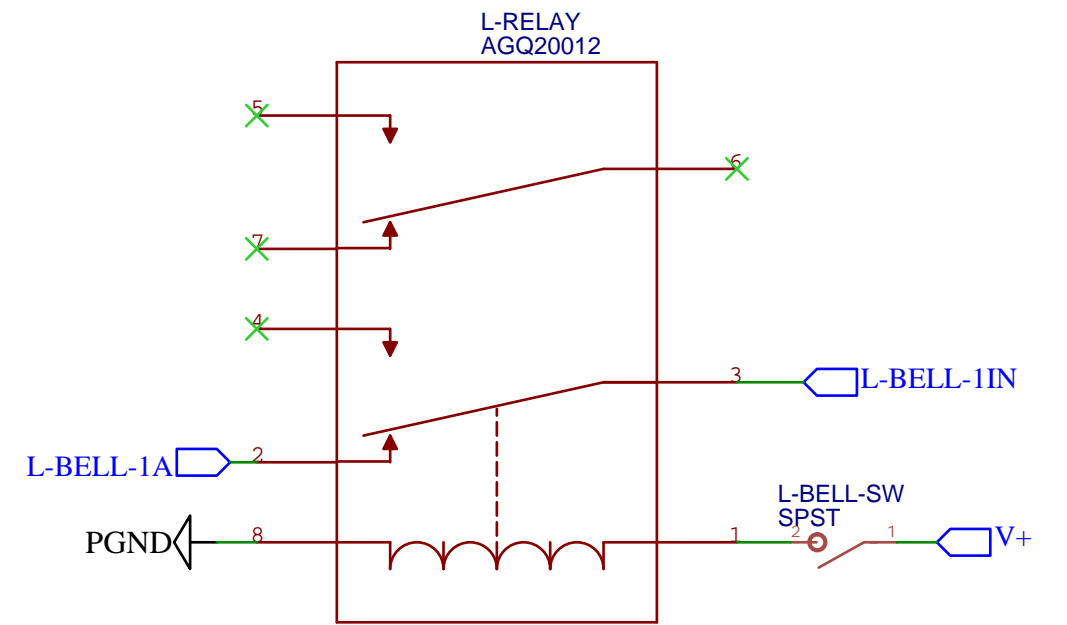

TITLE:	Main Audio Section	REV:	1.0
Company:	HDK	Sheet:	1/1
Date:	2021-06-05	Drawn By:	hiegdK

TITLE: Filter - LOW		REV: 1.0
	Company: HDK	Sheet: 1/1
	Date: 2021-06-05	Drawn By: hiegdK

TITLE: Filter - High		REV: 1.0
	Company: HDK	Sheet: 1/1
	Date: 2021-06-05	Drawn By: hiegdgk

U1
ParaEq_Sections

This is just for the section outlines

TITLE:

I/O

REV: 1.0

Company: HDK

Sheet: 1/1

Date: 2021-07-04