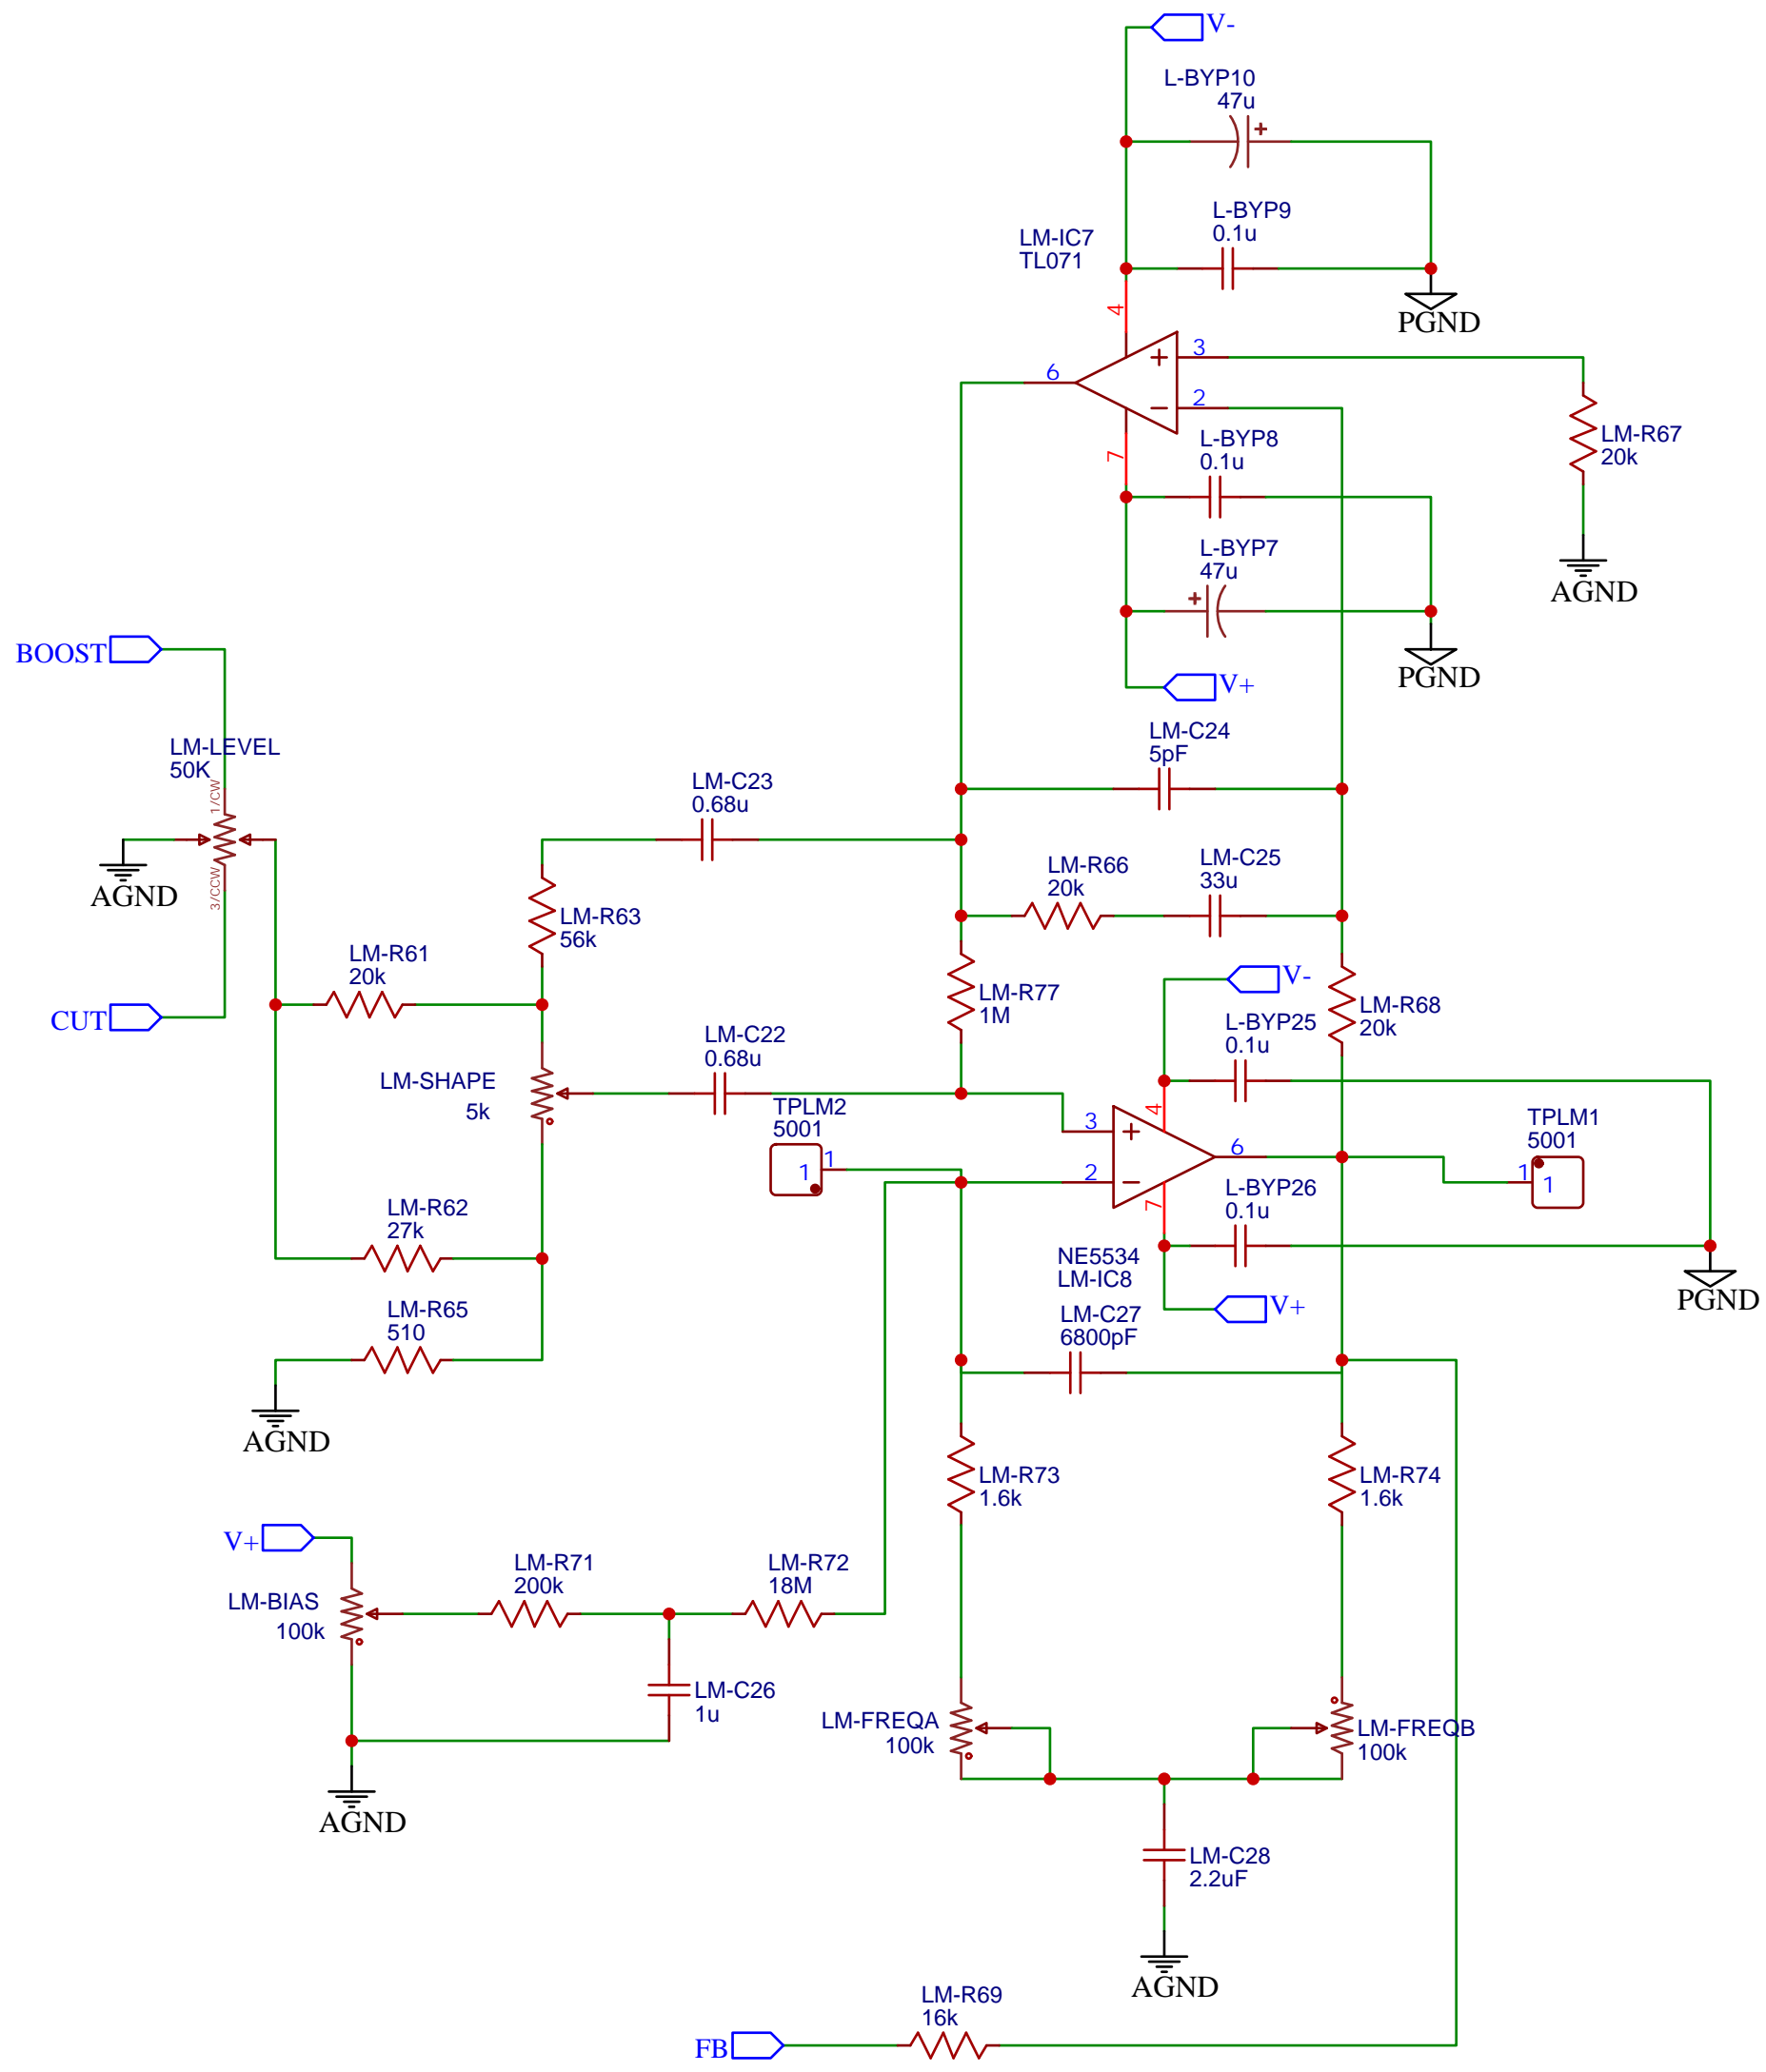

U1
ParaEq_Sections

This is just for the section outlines

TITLE:

I/O

REV: 1.0

Company: HDK

Sheet: 1/1

Date: 2021-07-04

Drawn By: hiegdK

TITLE: Filter - Low Mid		REV: 1.0
	Company: HDK	Sheet: 1/1
	Date: 2021-06-05	Drawn By: hiegdgk

TITLE: Filter - Mid		REV: 1.0
	Company: HDK	Sheet: 1/1
	Date: 2021-06-05	Drawn By: hiegdgk

TITLE: Filter - High Mid		REV: 1.0
	Company: HDK	Sheet: 1/1
	Date: 2021-06-05	Drawn By: hiegdk